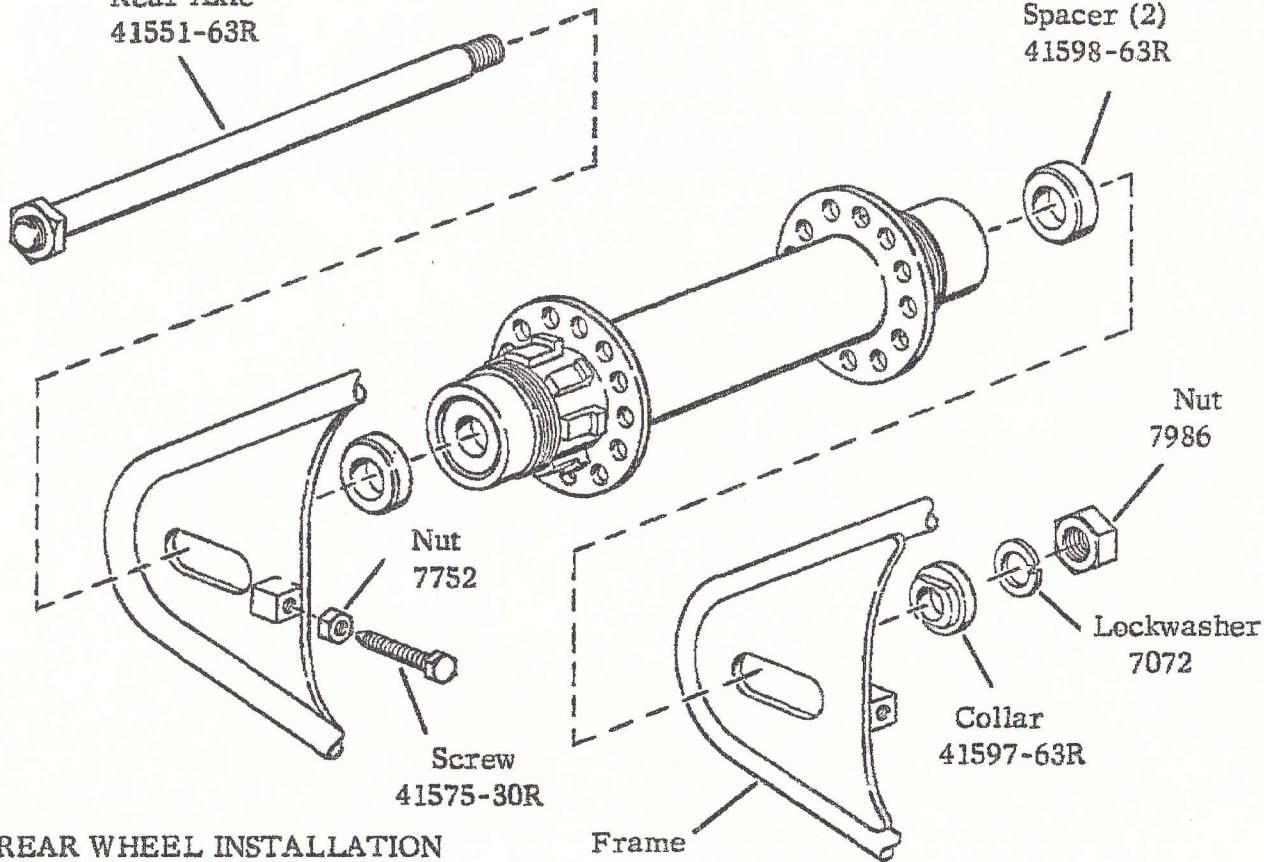

HANDLEBAR

**ENGINE BOLTS, EXHAUST PIPE AND FOOTRESTS**

Rear Axle  
41551-63R

Spacer (2)  
41598-63R

REAR WHEEL INSTALLATION

Frame