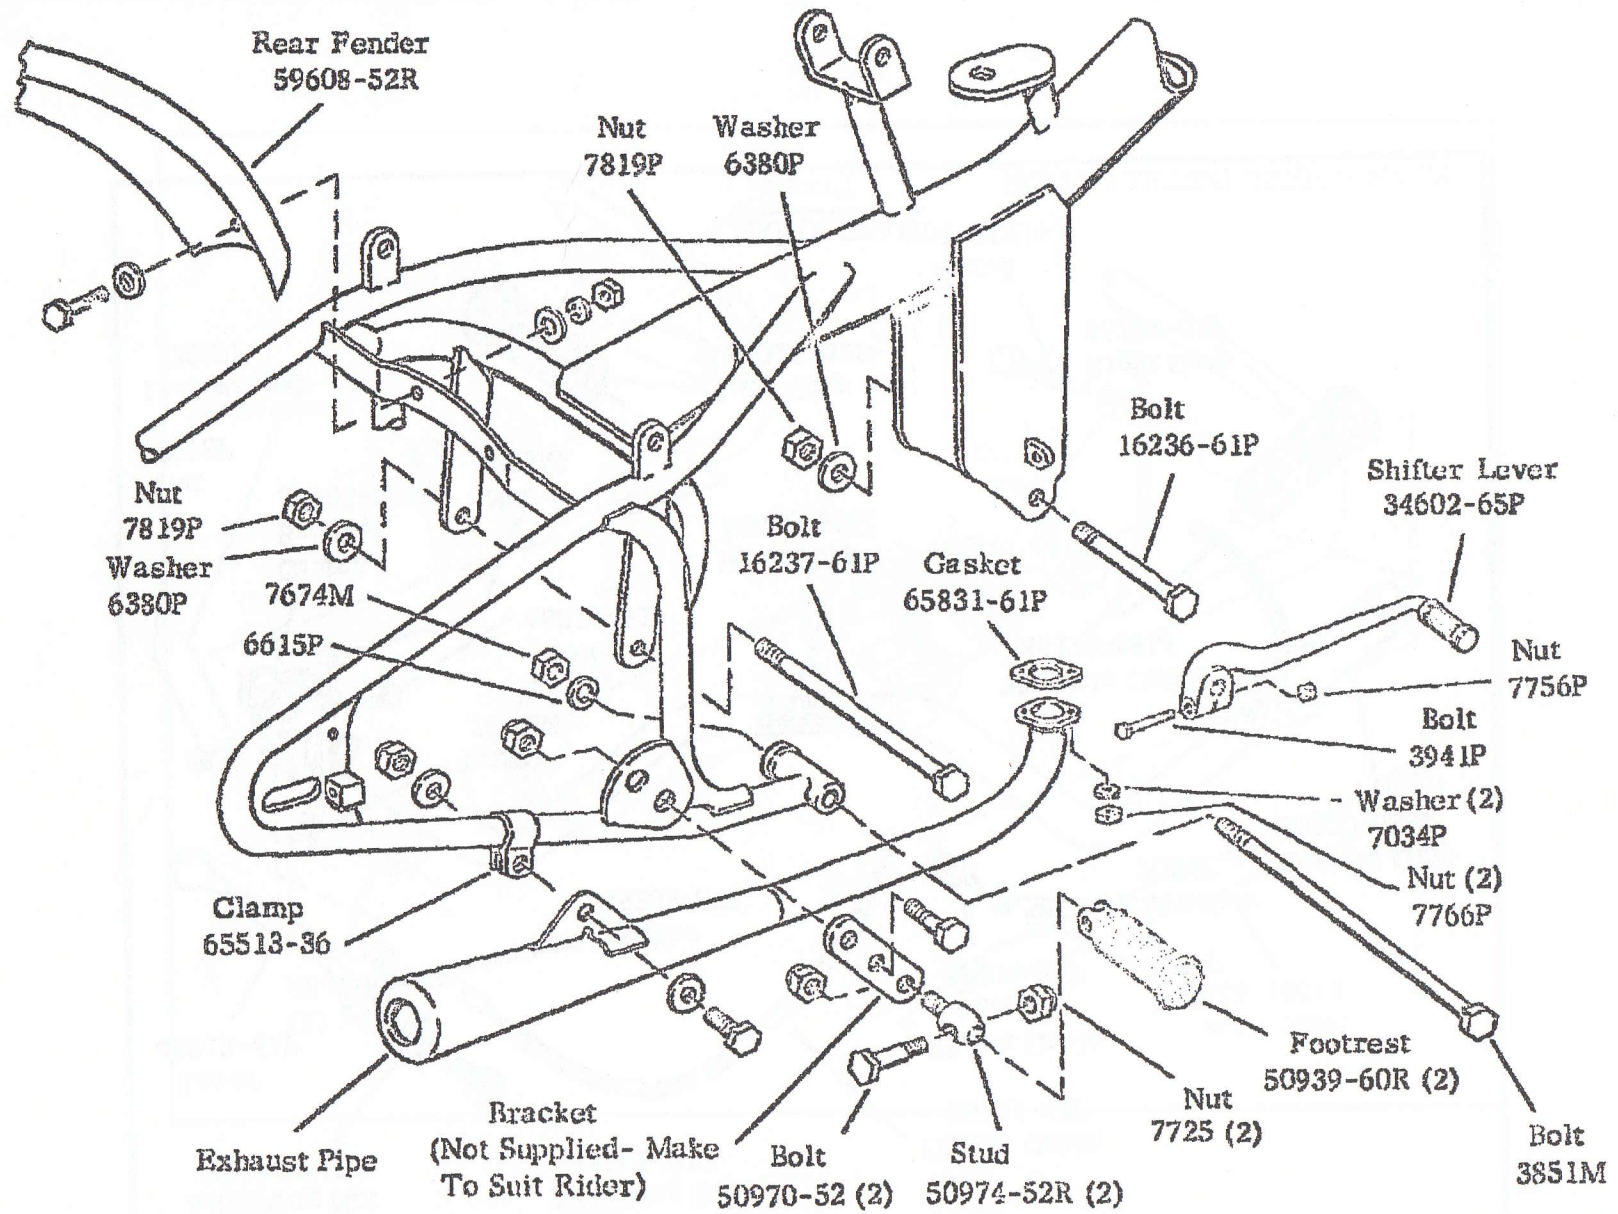

HANDLEBAR

**ENGINE BOLTS, EXHAUST PIPE AND FOOTRESTS**

Rear Axle  
41551-63R

Spacer (2)  
41598-63R

REAR WHEEL INSTALLATION

Frame